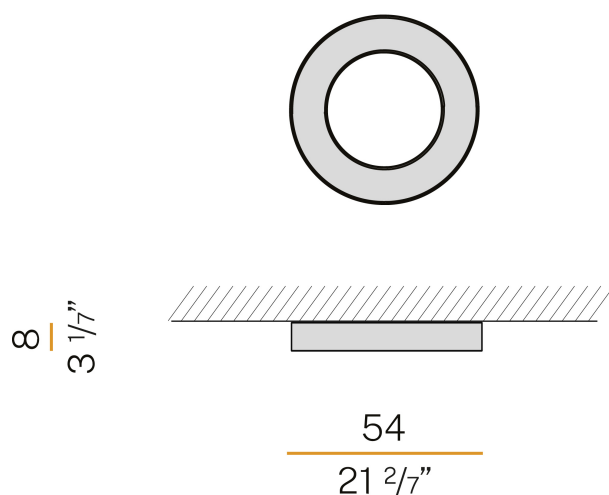

### Data sheet

CODE	P08217.050.0402
SYSTEM POWER CONSUMPTION	25W
EFFICACY	72.36lm/W
LIGHT SOURCE	LED
COLOUR TEMPERATURE	3000K Ra>90
LIGHT DISTRIBUTION	diffused
POWER SUPPLY	220-240V AC
FREQUENCY	50/60Hz
ELECTRICAL CONFIGURATION	dimmable (DALI/Push DIM)
DRIVER	integrated included
NOMINAL LUMINOUS FLUX	3100lm
LUMEN OUTPUT	1809lm
EFFICIENCY	58.4%
WEIGHT	4.88 Kg
PROTECTION DEGREE	IP40
COLOUR TOLLERANCES	SDCM 3
GLOW WIRE TEST PERFORMANCE	850°
PACKING DIMENSIONS (CM)	58,0 x 14,0 x 58,0

### Technical drawing